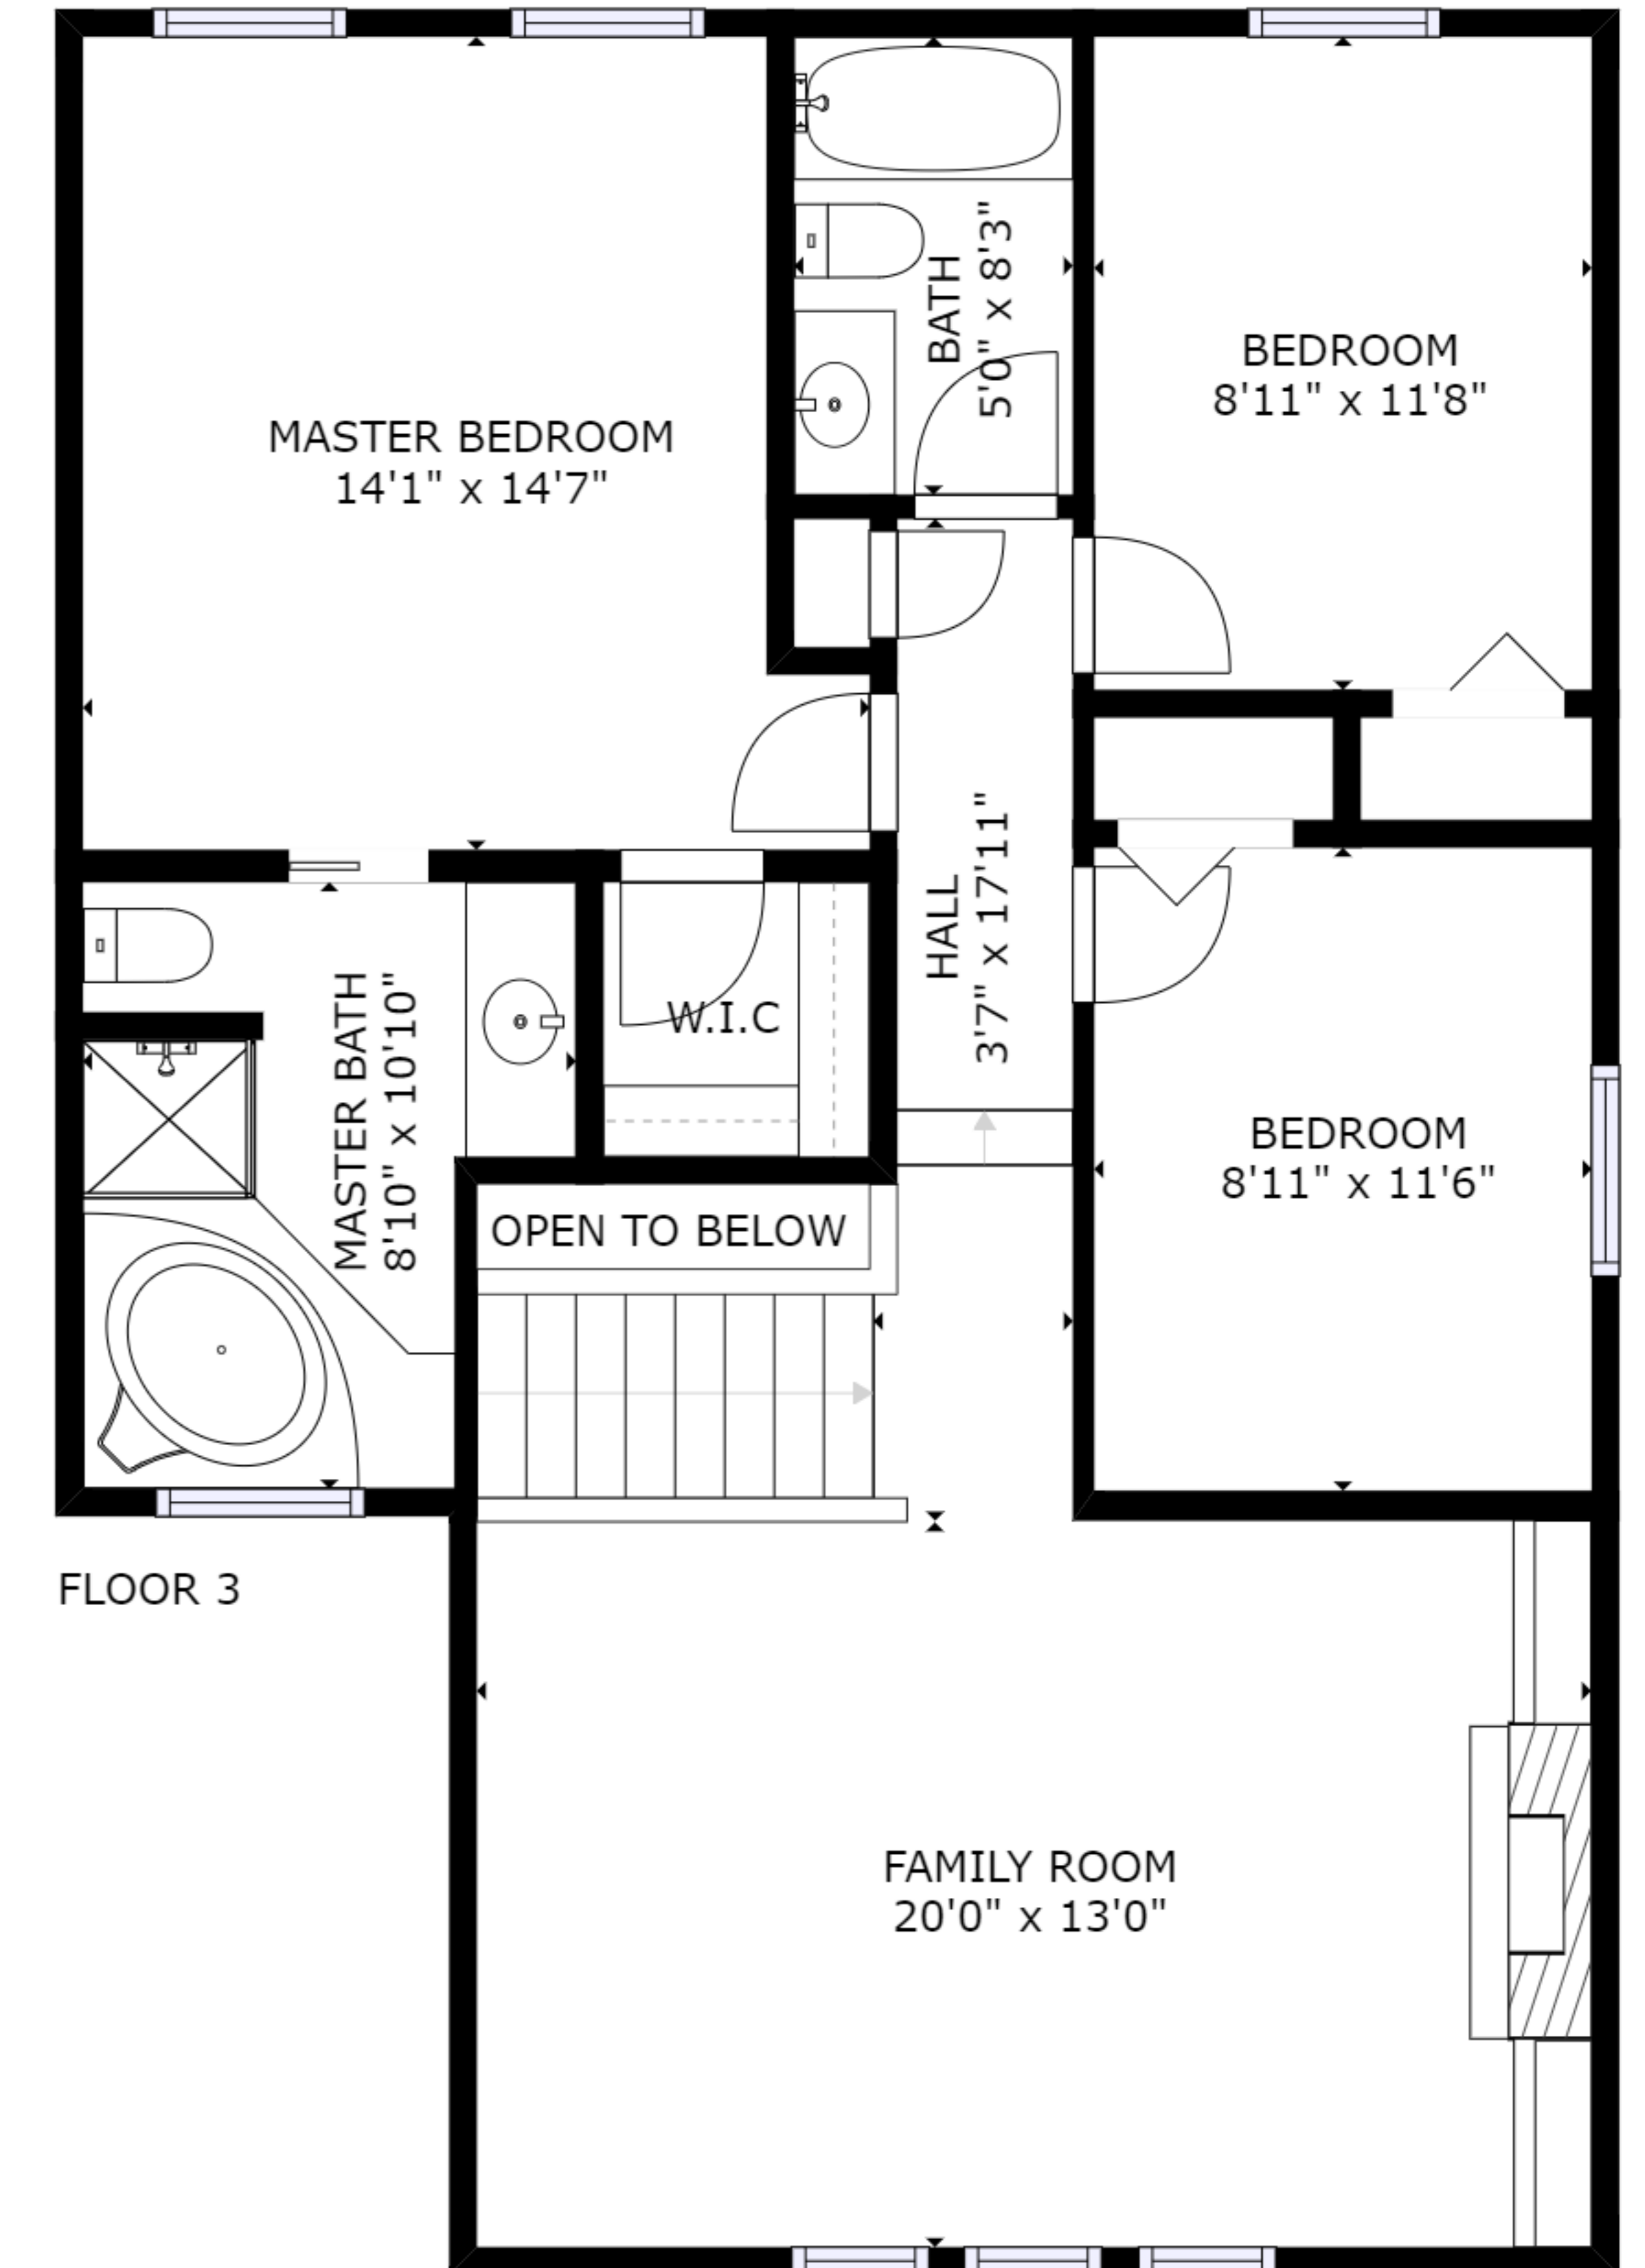

FLOOR 1

FLOOR 2

FLOOR 3

GROSS INTERNAL AREA
 FLOOR 1: 610 sq ft, FLOOR 2: 804 sq ft
 FLOOR 3: 965 sq ft
 TOTAL: 2378 sq ft

SIZES AND DIMENSIONS ARE APPROXIMATE, ACTUAL MAY VARY.