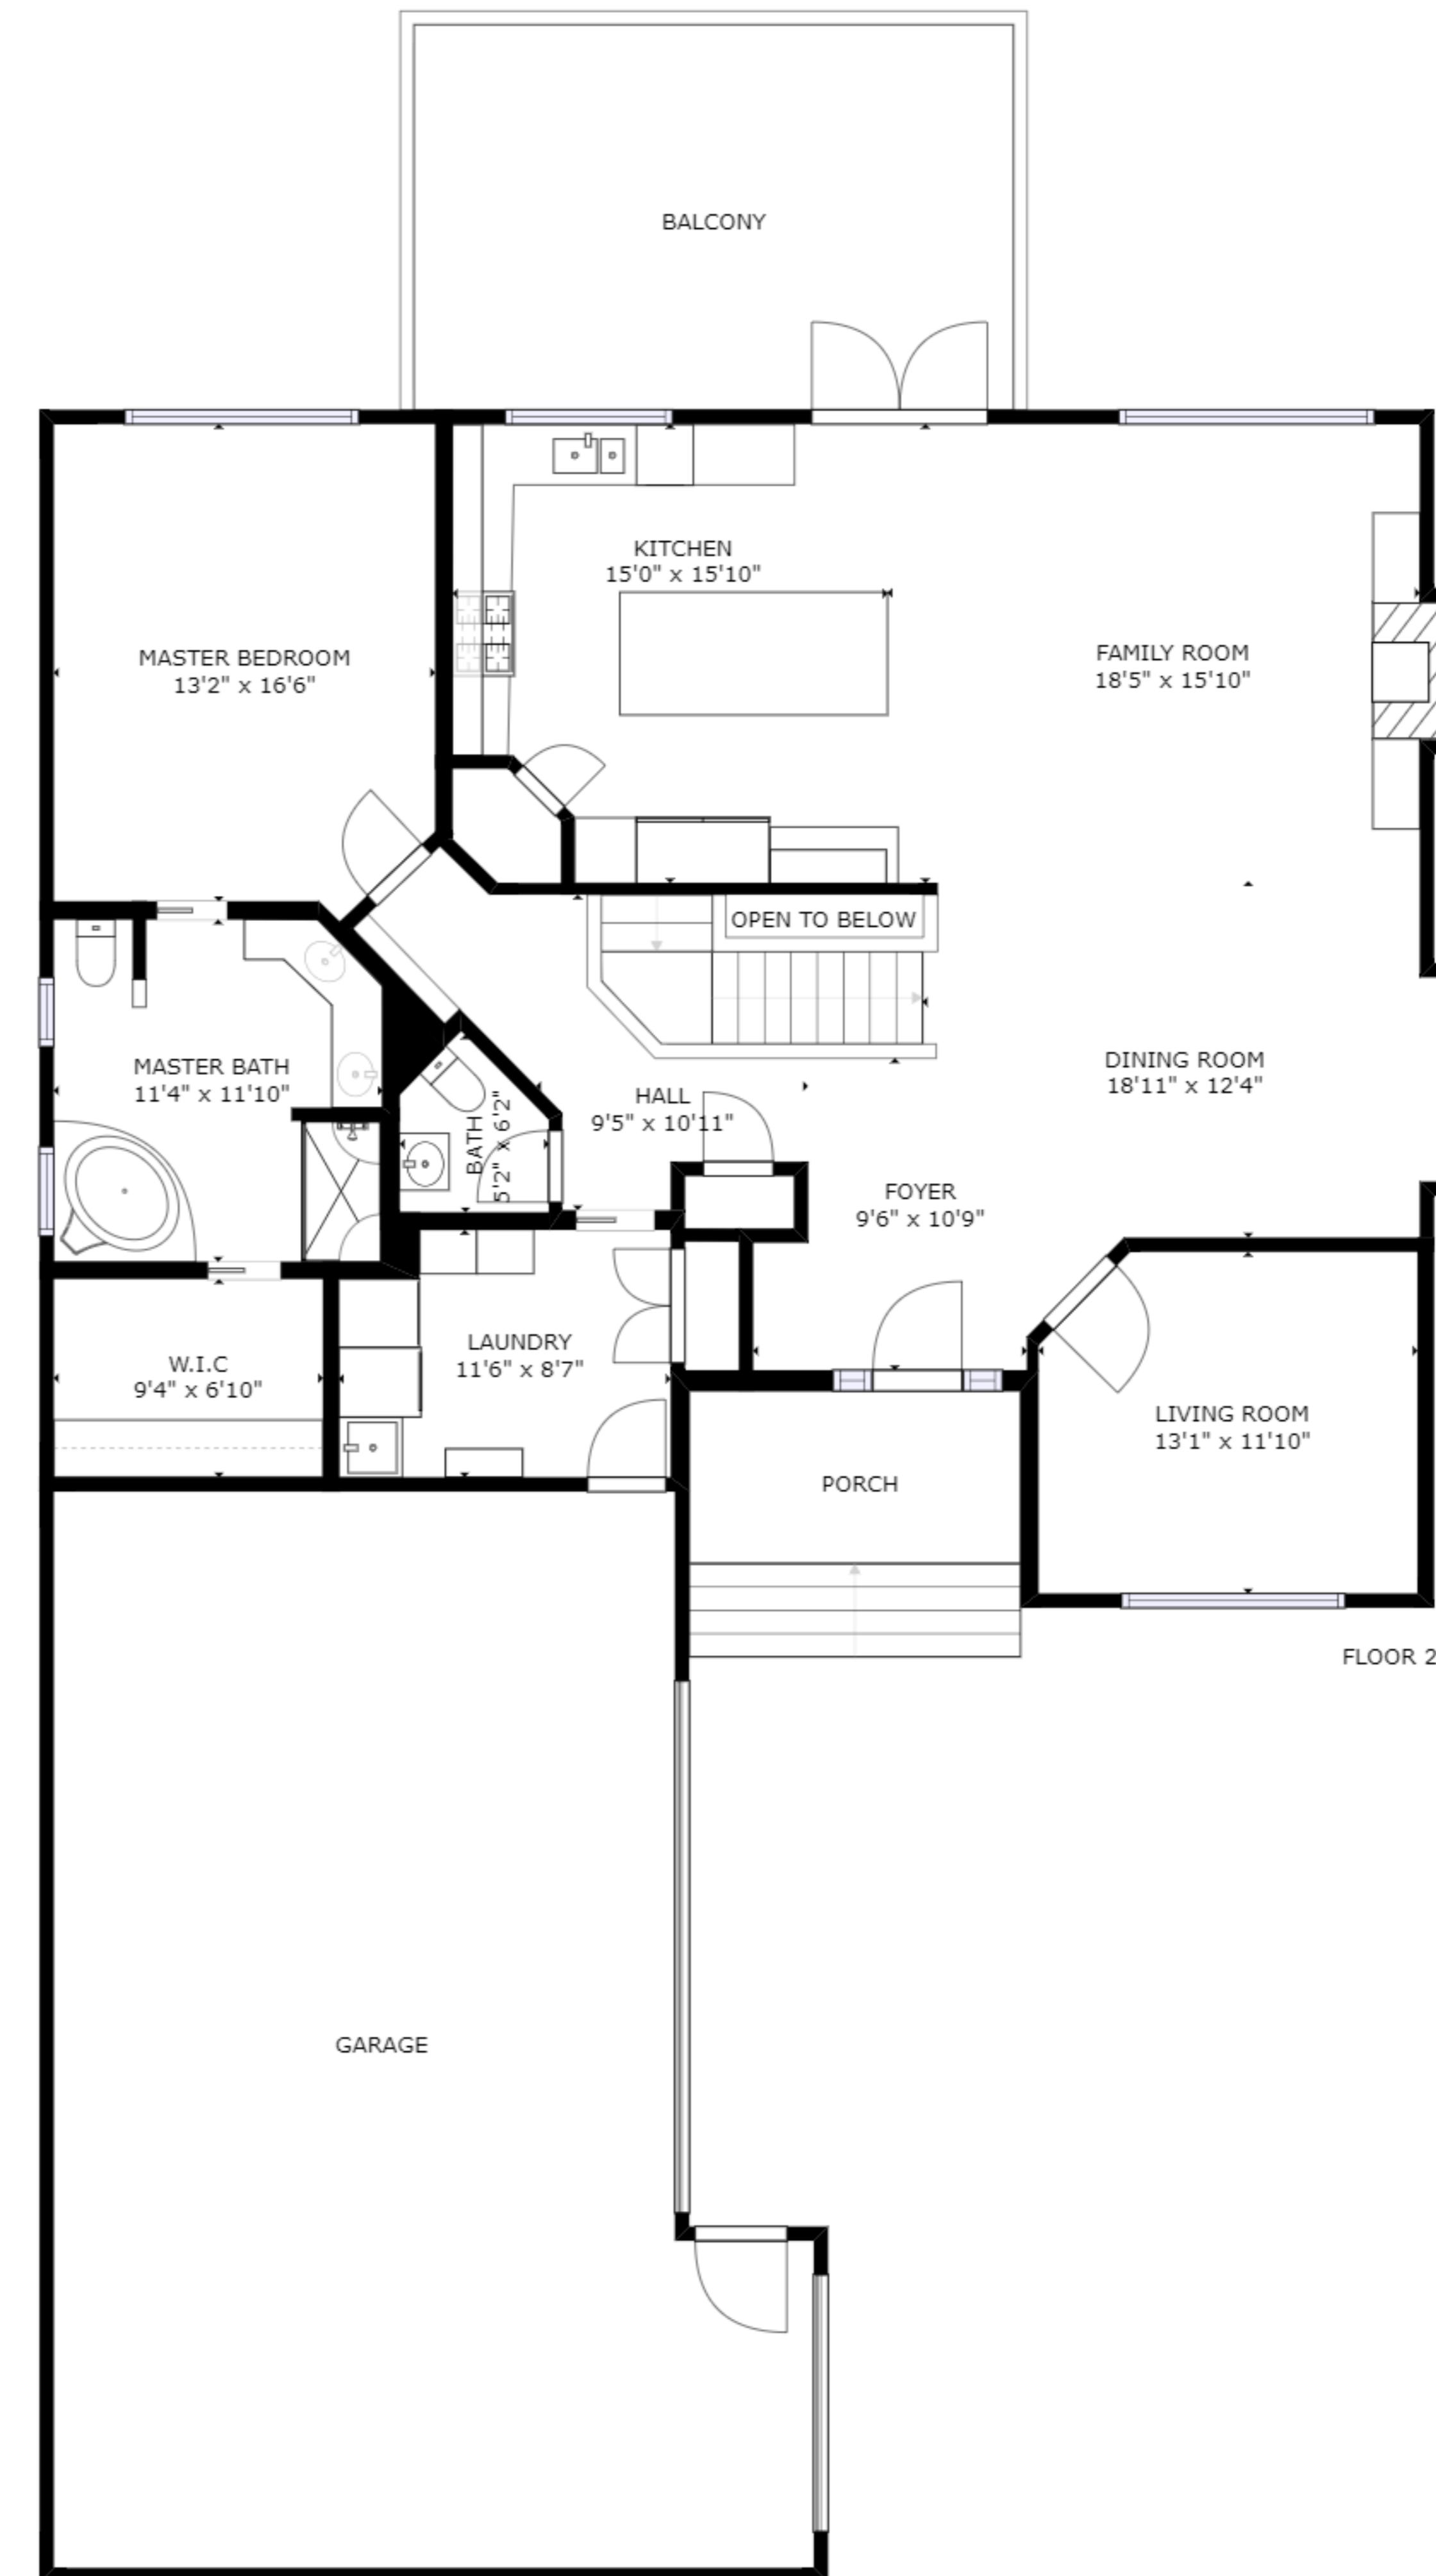

FLOOR 1

FLOOR 2

GROSS INTERNAL AREA  
 FLOOR 1: 1733 sq ft, FLOOR 2: 1733 sq ft  
 TOTAL: 3466 sq ft  
 SIZES AND DIMENSIONS ARE APPROXIMATE, ACTUAL MAY VARY.